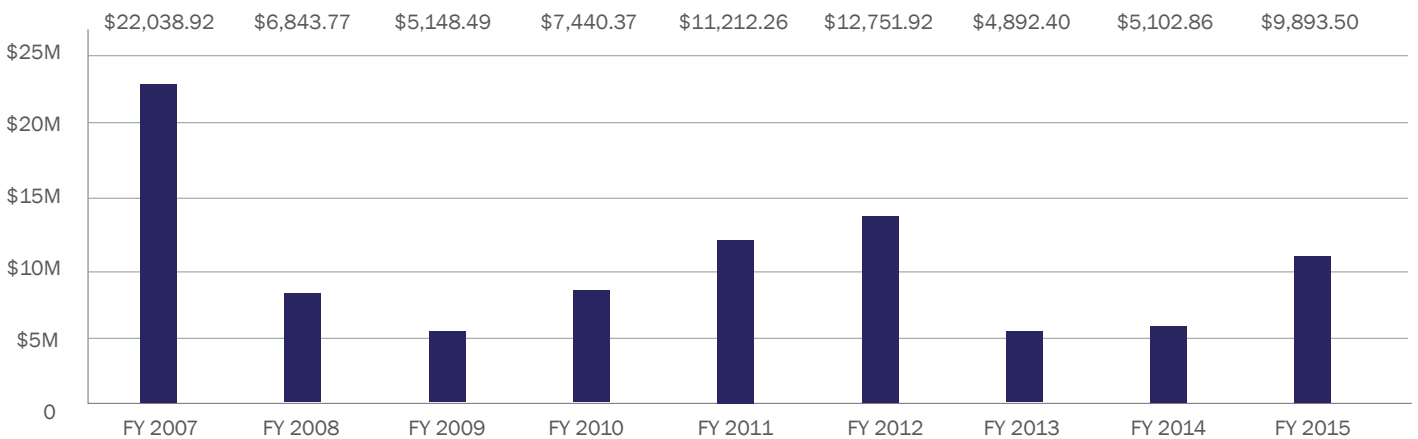

Private Support to LAU in Fiscal Years 2007-2015
Average Gift Amount