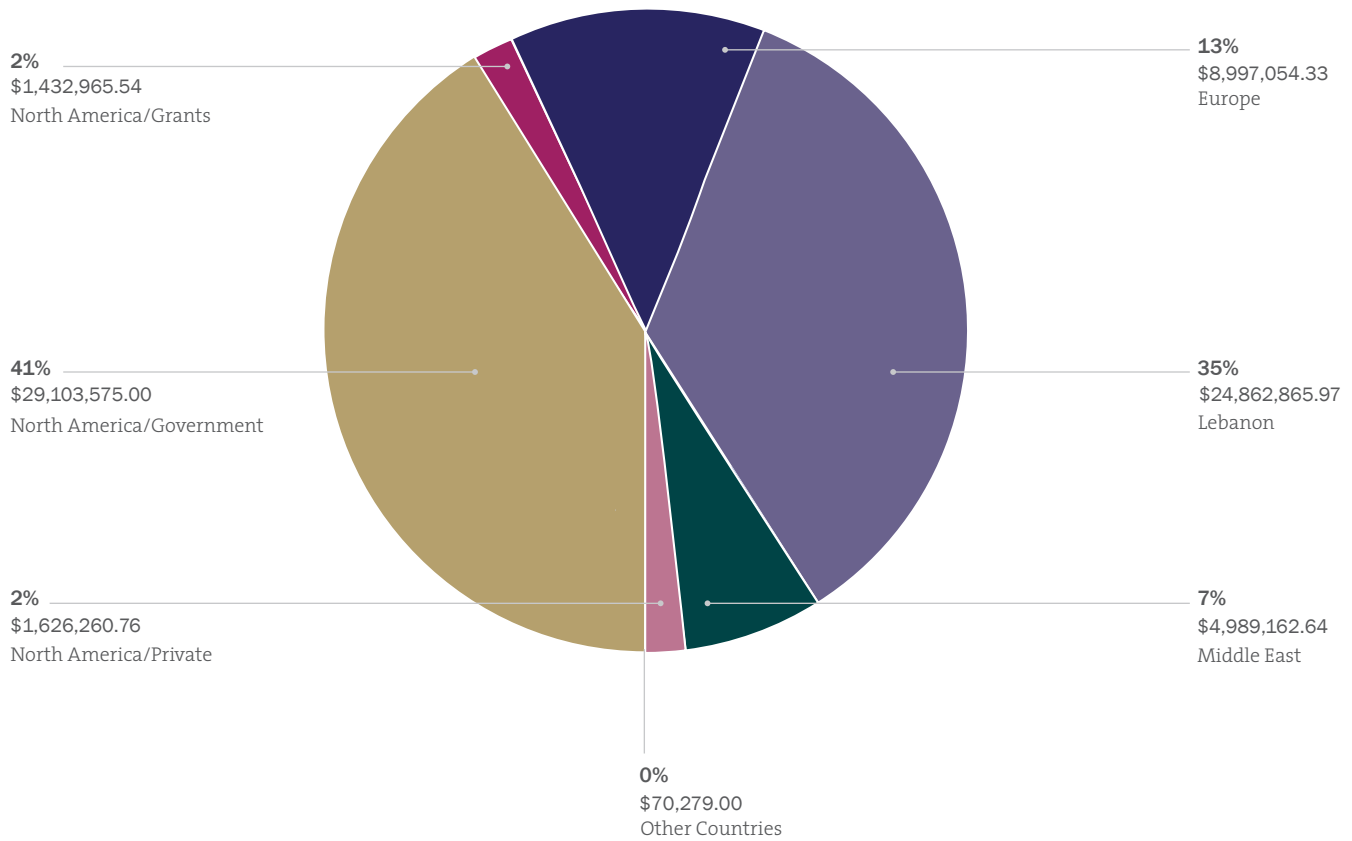

Giving by **Geographic Region**

Amount of Donations by Geographic Region During Campaign Period
October 2011 - December 2015