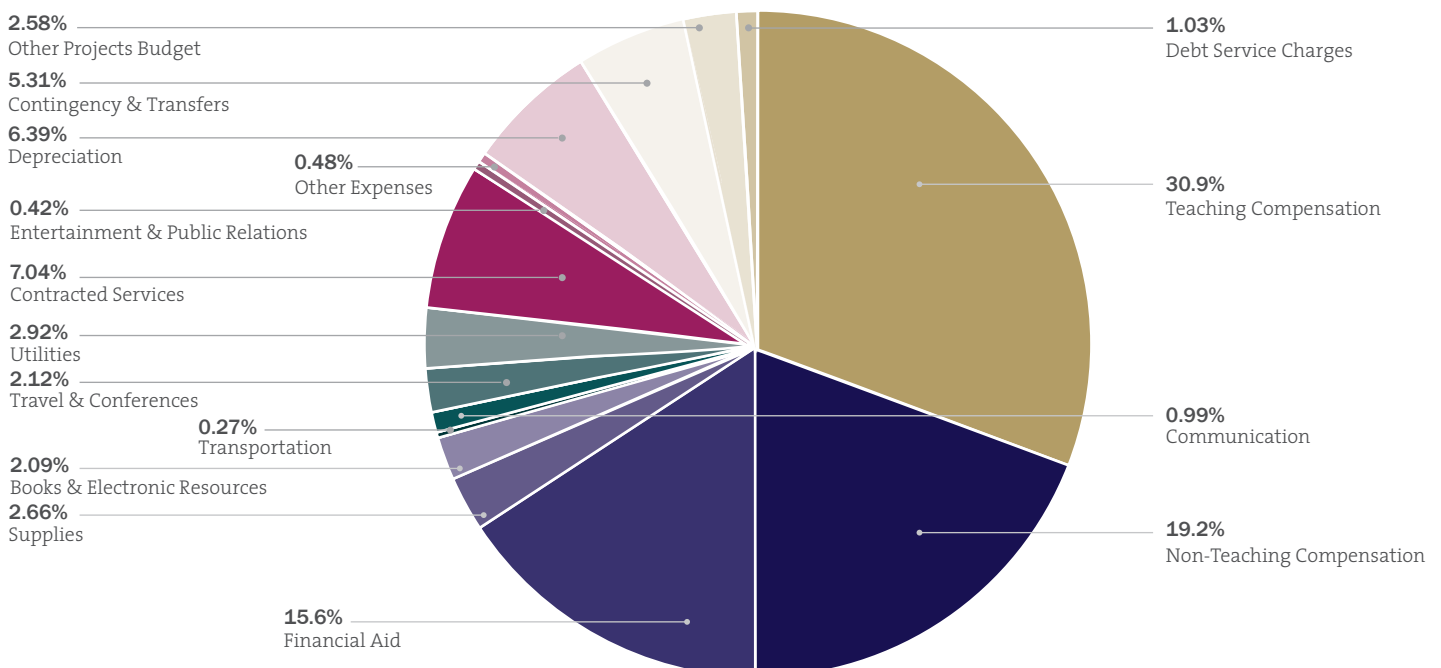

Expense Budget 2014 - 2015

Expense Budget for 2014/2015	US Dollars
Teaching Compensation	49,553,033
Non-Teaching Compensation	30,761,780
Financial Aid	24,963,860
Supplies	4,262,142
Books & Electronic Resources	3,346,031
Transportation	433,060
Communication	1,578,825
Travel & Conferences	3,394,409
Utilities	4,675,538

Contracted Services	11,287,462
Entertainment & Public Relations	676,313
Other Expenses	767,160
Depreciation	10,244,671
Contingency & Transfers	8,500,000
Other Projects Budget	4,132,632
Debt Service Charges	1,645,000
Total	160,221,916