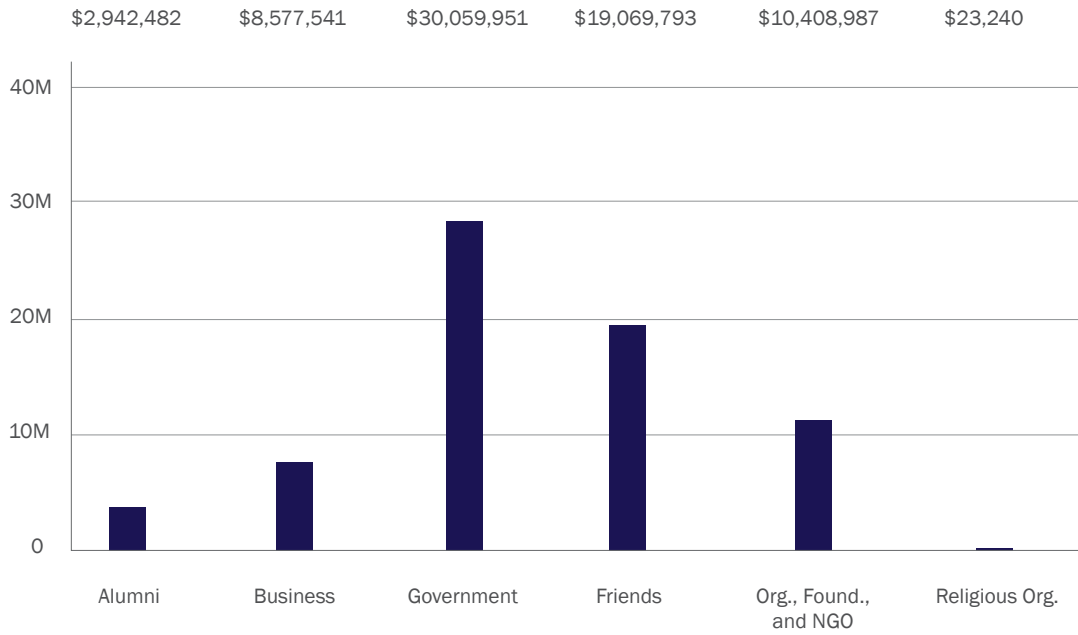

Sources of Gifts by Amount and Number of Donations

Amount of Donations by Constituency During Campaign Period, October 2011 - December 2015